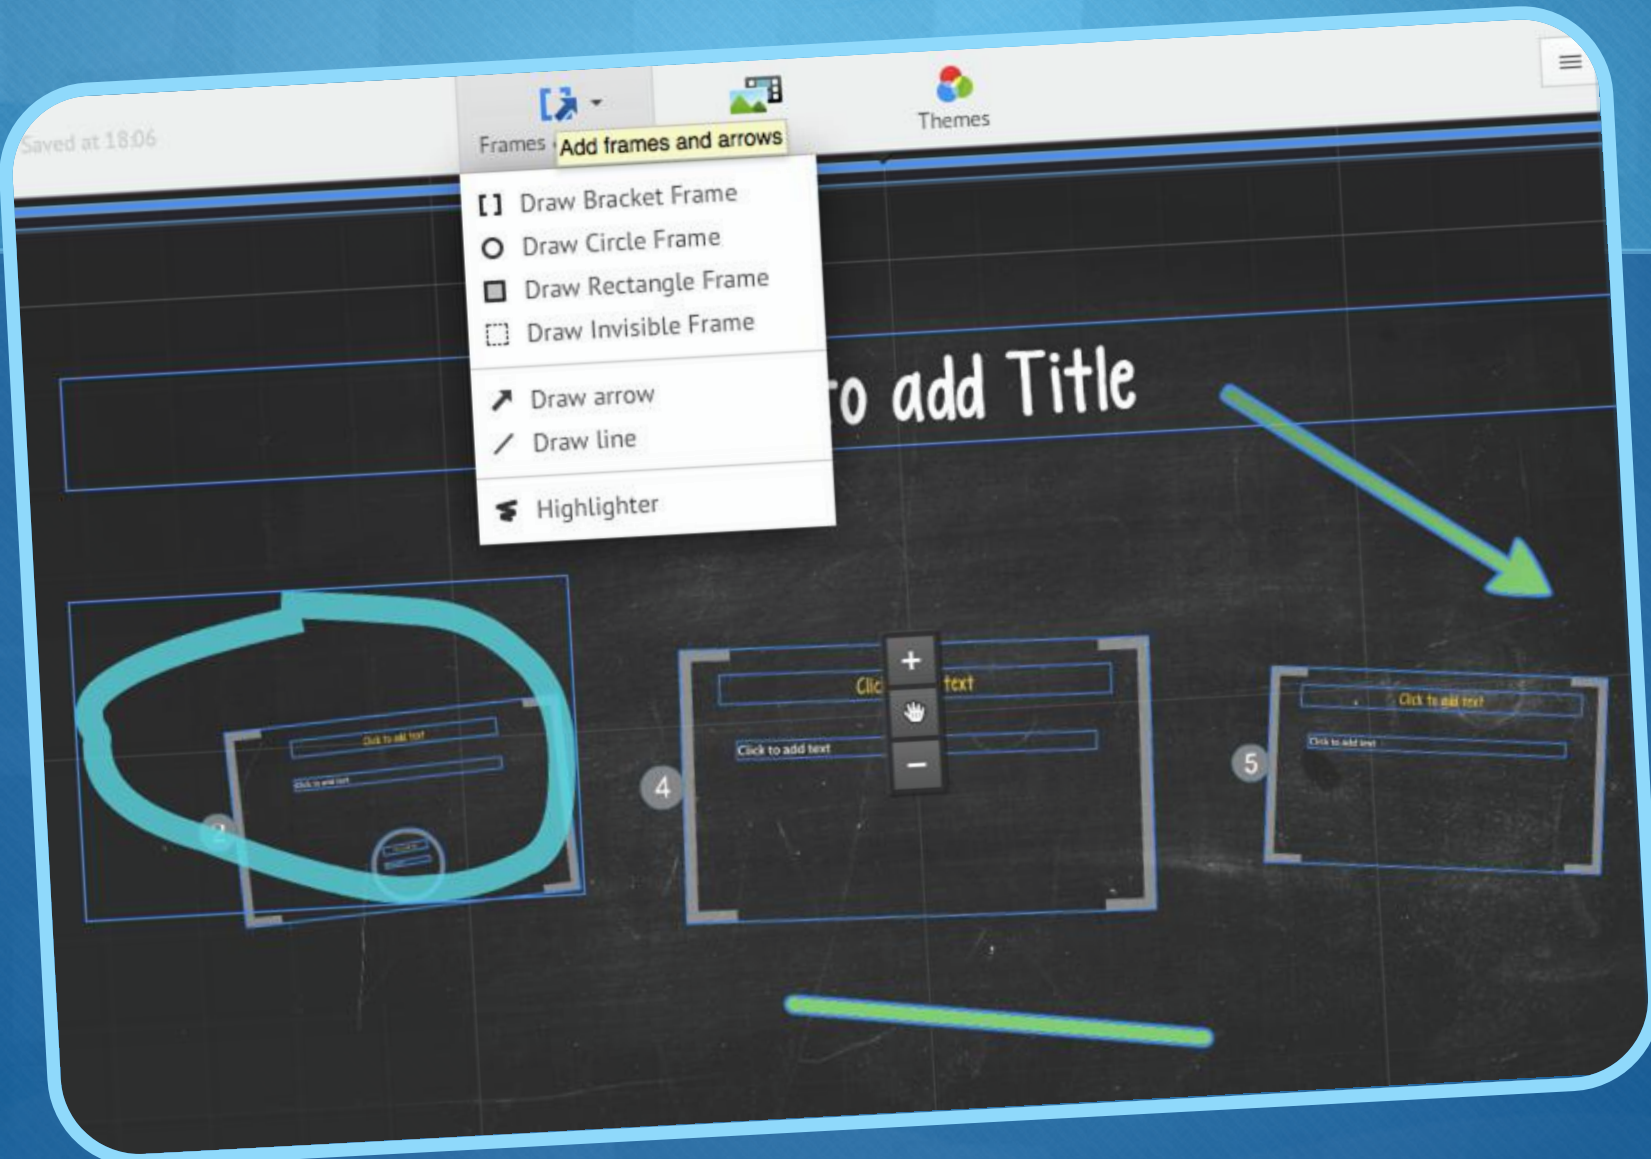

Adiestramiento para el uso de “Prezi”

Por: Sheila L. Ramos
ETEG 501

Importancia

- Prezi es un programa que permite tanto al profesional como al estudiante presentar de manera interactiva un tema especifico.
- Debemos estar informados de las diversas tecnologías existentes al momento de llevar un mensaje especifico para el cual usualmente utilizaríamos Power Point.

Paso 4:

Paso 5:

Frames & Arrows:

Insert:

Themes:

Resultado Final:

http://prezi.com/tn-yppwny4o2/?utm_campaign=share&utm_medium=copy&rc=ex0share

The screenshot shows a Prezi presentation interface. At the top, the text "Ejemplo de la Creación de un Prezi" is displayed in a red font. Below this, there are three main content areas, each enclosed in a green bracket-like frame. The first frame contains a small circular icon with a play symbol. The second frame contains a landscape photograph of a mountain range under a blue sky. The third frame contains a document with text and a small image. Below these frames, there is a smaller frame containing a small image. At the bottom left of the presentation area, there is a Prezi logo. Below the presentation area, there is a navigation bar with several buttons: "Edit", "Present online", "Download", "Save a copy", "Share", "Embed", "Public & reusable", and a trash icon. Below the navigation bar, the text "Resultado Final: Adiestramiento" is displayed in a bold black font.